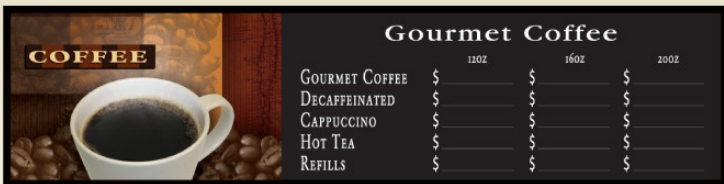

## Branding & Merchandising Solutions

Removable CoffeeCoat 9.8"H X 23.8"W

Removable CoffeeCoat 7.06"H X 32.4"W

Magnetic Menu Board 12"H X 48"W

Pump Topper 12"H X 20"W

Pole Sign 48"H X 32"W

**Price Matrix** - Single number tiles to build your own price